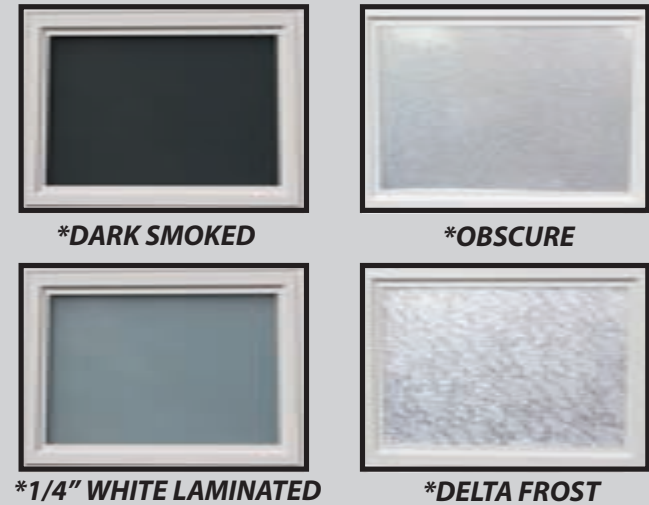

OPTIONAL CARRIAGE HOUSE WINDOWS

OPTIONAL GLASS CHOICES

**ALSO AVAILABLE IN:
1/4" BLACK LAMINATE
1/4" CLEAR LAMINATE**

White Laminated looks almost the same from the outside as Frosted Sandblasted. 1/4" White Laminated is stronger, more safe and more secure, plus costs the same and does not show fingerprints like the Sandblasted Frost Glass. Safety tempered is available for an additional charge upon request.

IF NOT SPECIFIED, ALL DOORS COME WITH CLEAR GLASS (NOT SHOWN).

CARRIAGE HOUSE OPTIONAL HARDWARE

REAL CAST IRON
Authentic Indent
Texture, Stainless
Steel Black Screws
for no rust spots.

HINGES • HANDLES • KNOCKERS